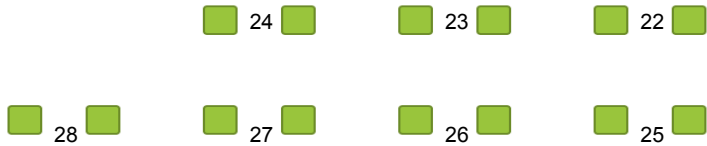

## Second Stage Seating Chart

### Price Levels:

|      |  |                 |
|------|--|-----------------|
| \$50 |  | Premium         |
| \$50 |  | Premium Hightop |
| \$45 |  | Main High Top   |
| \$40 |  | High Top Seats  |
| \$45 |  | Main            |