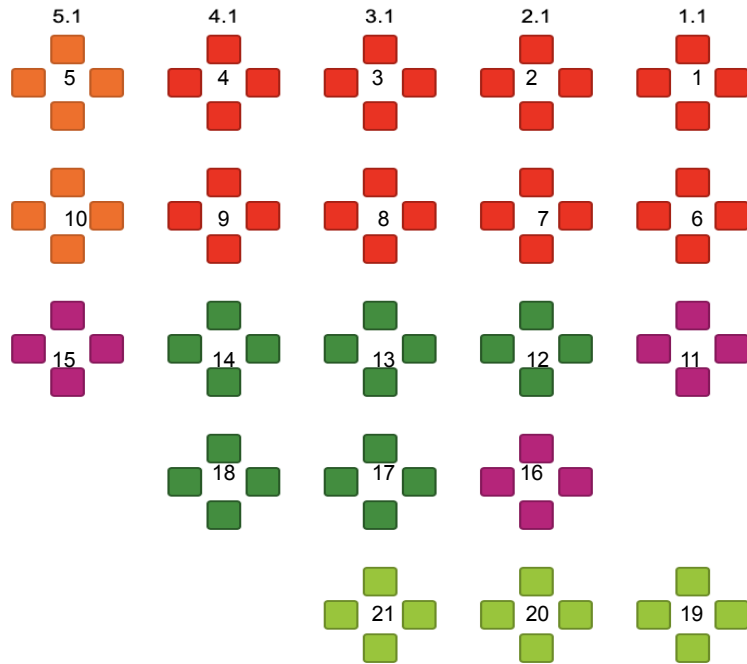

## Second Stage Seating Chart

### Section: Cabaret

### Price Levels:

|      |  |                 |
|------|--|-----------------|
| \$50 |  | Premium         |
| \$50 |  | Premium Hightop |
| \$45 |  | Main High Top   |
| \$40 |  | High Top Seats  |
| \$45 |  | Main            |